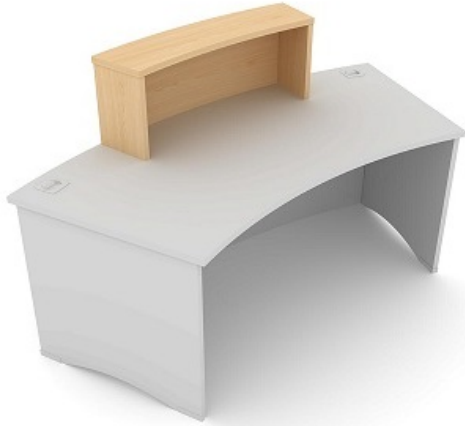

PRODUCT NUMBER: ESCT

Radius Reception Desk. Single Counter Top 980mm Wide. MFC Finish.

From: £379.54

Quantity	Price
1 - 3	£452.66
4 -	£379.54

Description

Radius Reception Desk. Single Counter Top 980mm Wide. MFC finish. Singular counter top can be positioned left, centre or right of the reception desk top.

Must be bought with a reception desk/base.

5 Year Guarantee!

URL:

<https://www.carehomefurnituredirect.co.uk/product/radius-reception-desk-single-counter-top-980mm-wide-mfc-finish/>